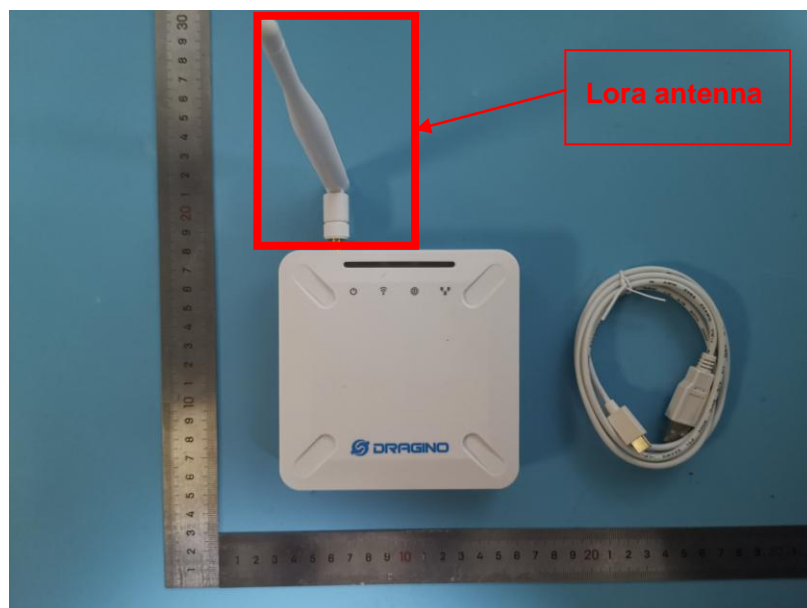

Product Name: LoRaWAN Gateway

Test Model No.: LPS8

EUT Constructional Details

-----End-----