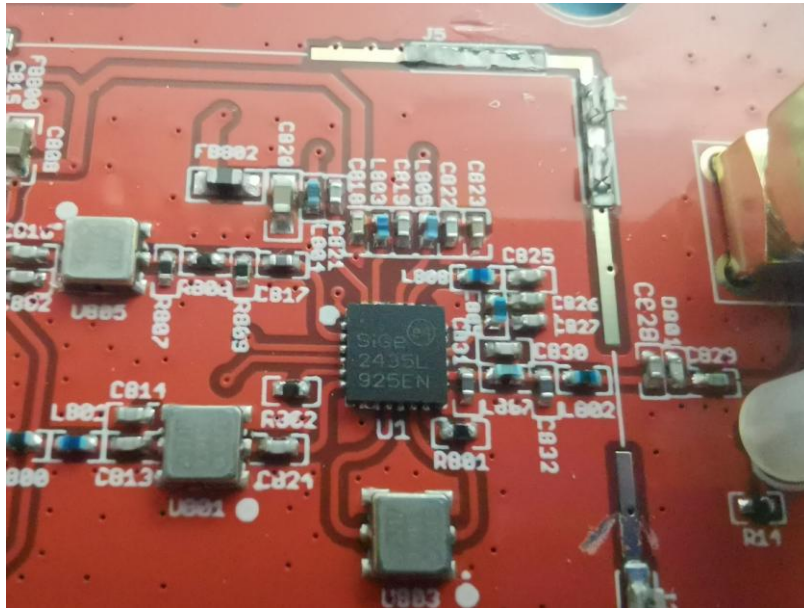

Product Name: LoRaWAN Gateway

Test Model No.: LPS8

EUT Constructional Details

-----End-----