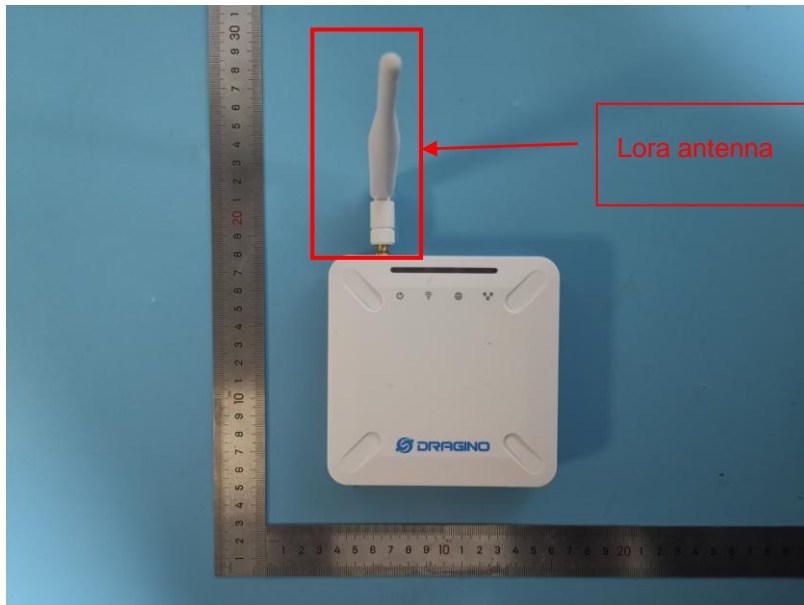

Product Name: LoRaWAN Gateway

Test Model No.: LPS8

EUT Constructional Details

-----End-----