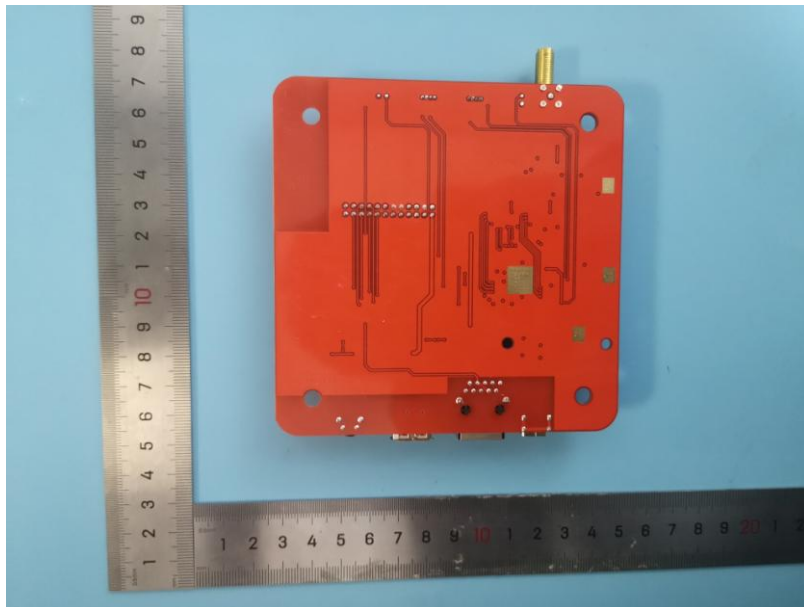

Product Name: LoRaWAN Gateway

Test Model No.: LPS8

EUT Constructional Details

-----End-----