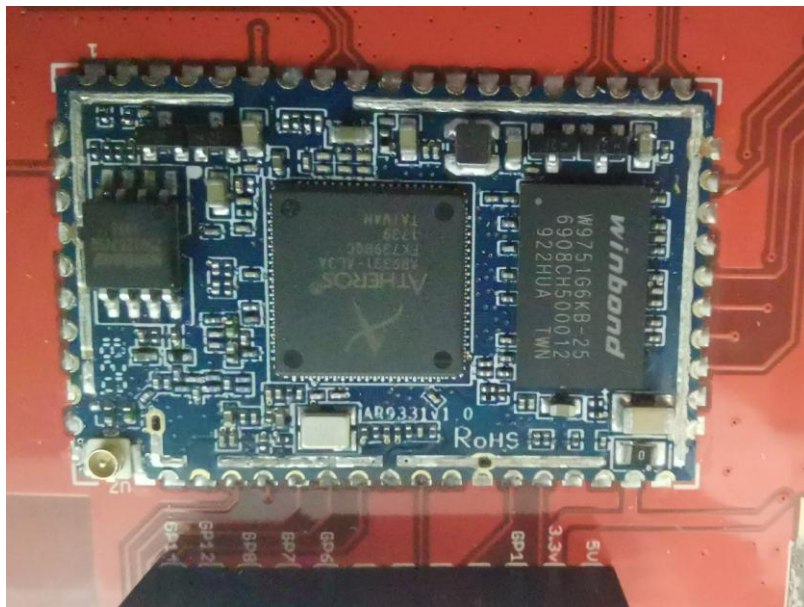

Product Name: LoRaWAN Gateway

Test Model No.: LPS8

EUT Constructional Details

-----End-----