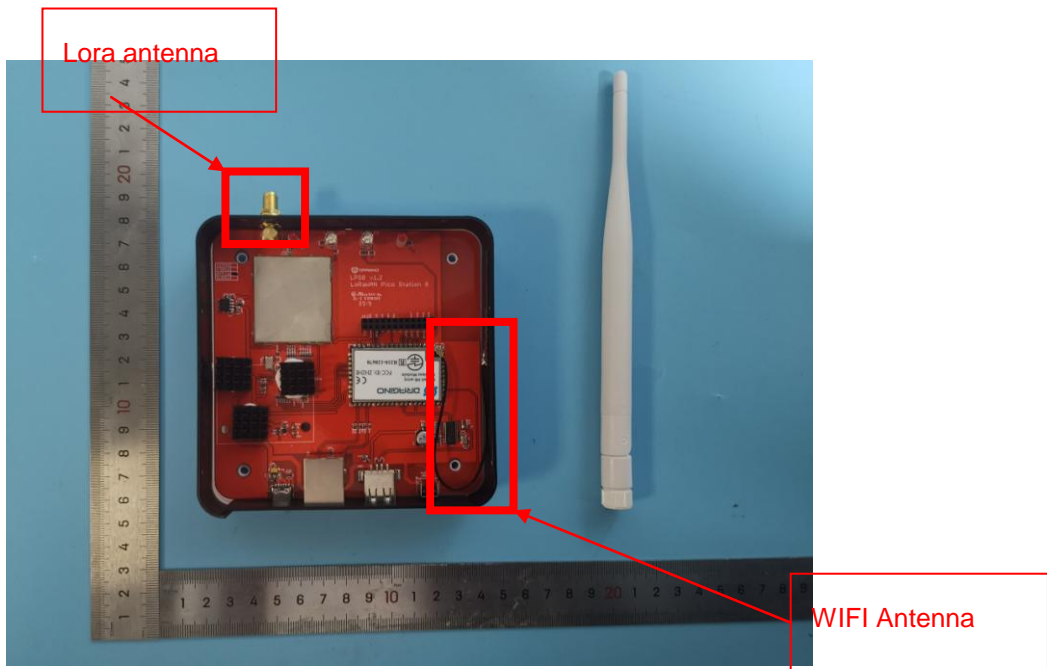

Product Name: LoRaWAN Gateway

Test Model No.: LPS8

EUT Constructional Details

-----End-----