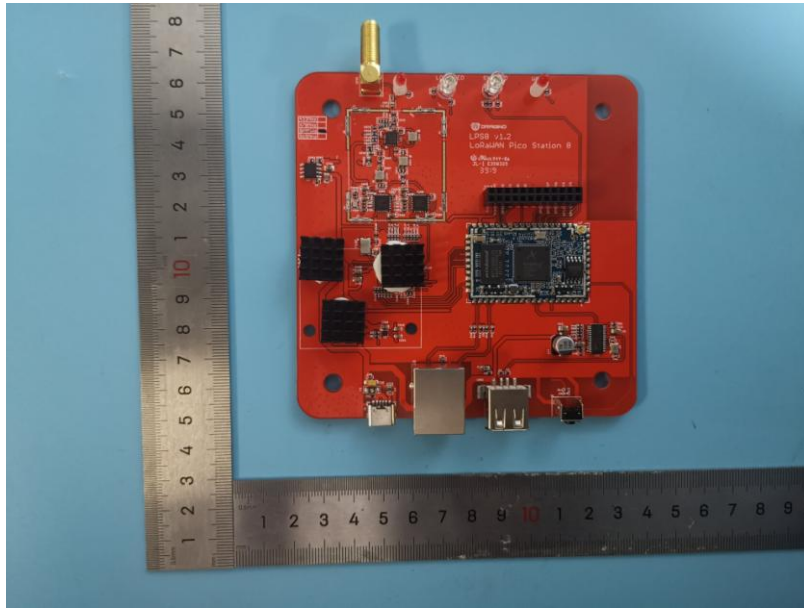

Product Name: LoRaWAN Gateway

Test Model No.: LPS8

EUT Constructional Details

-----End-----