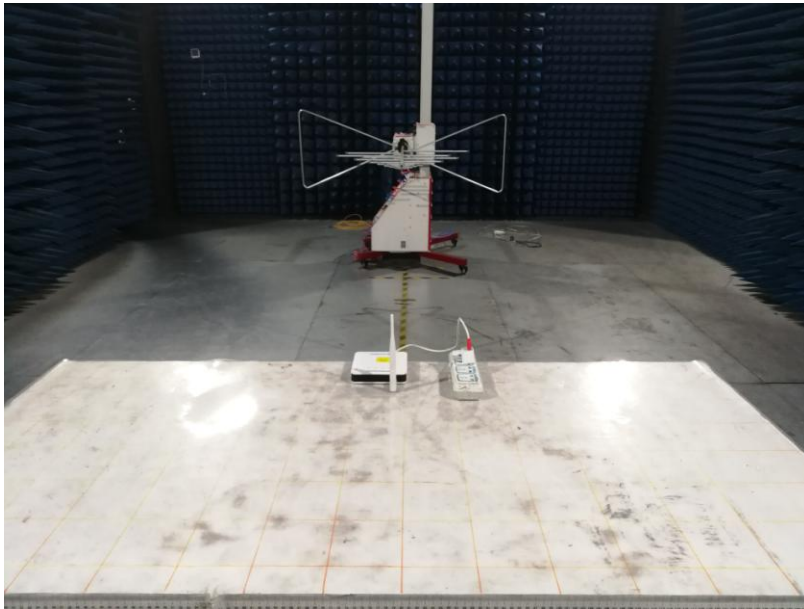

Product Name: LoRaWAN Gateway

Test Model No.: LPS8

## Test Setup Photo

Radiated Emission

## Conducted Emission

-----End-----