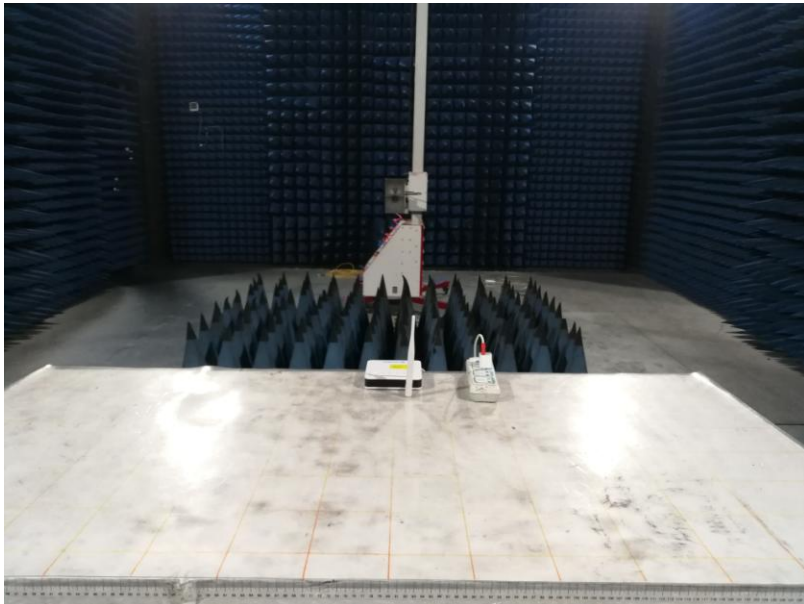

Product Name: LoRaWAN Gateway

Test Model No.: LPS8

## Test Setup Photo

Radiated Emission