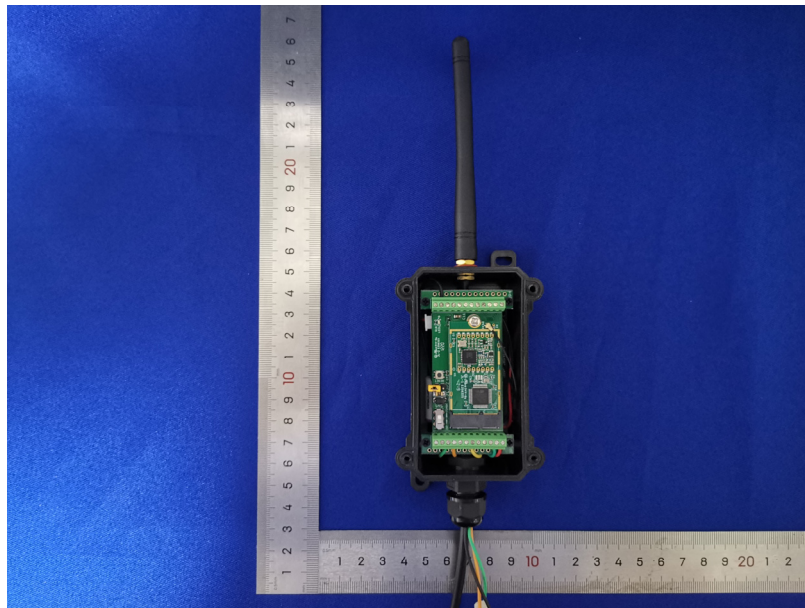

Product Name: LoRaWAN Sensor Node

Test Model No.: LSN50 v2

EUT Constructional Details

-----End-----