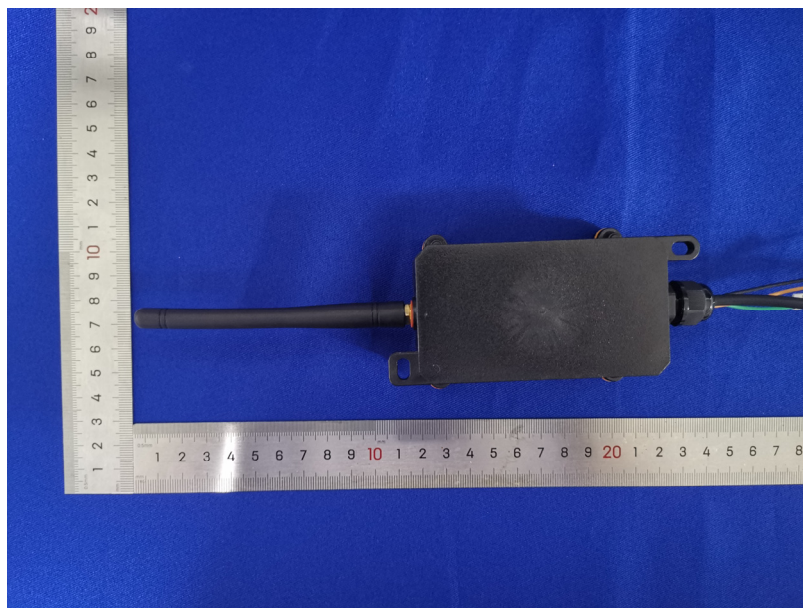

Product Name: LoRaWAN Sensor Node

Test Model No.: LSN50 v2

EUT Constructional Details

-----End-----