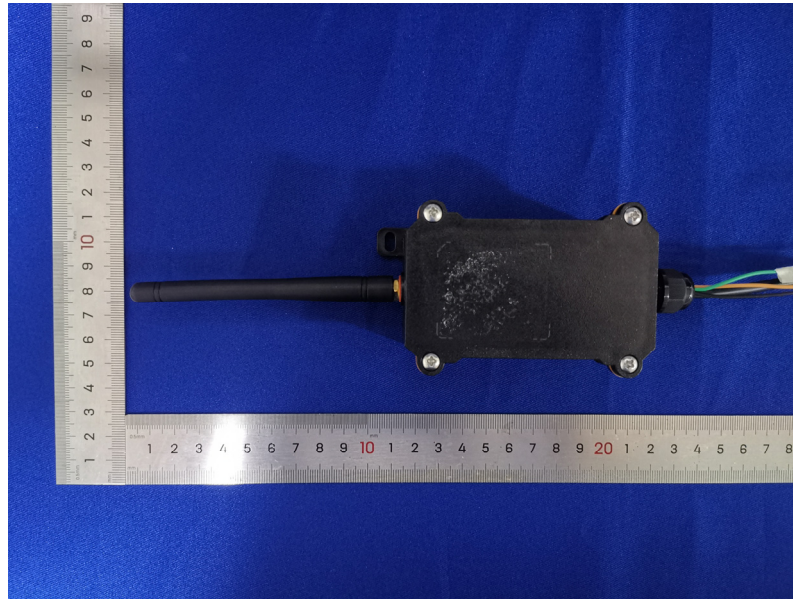

Product Name: LoRaWAN Sensor Node

Test Model No.: LSN50 v2

EUT Constructional Details

-----End-----