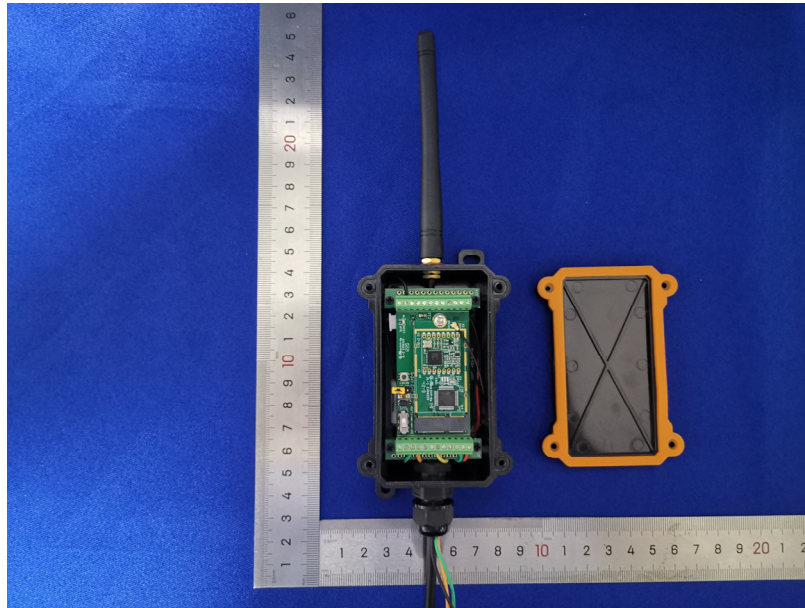

Product Name: LoRaWAN Sensor Node

Test Model No.: LSN50 v2

EUT Constructional Details

-----End-----