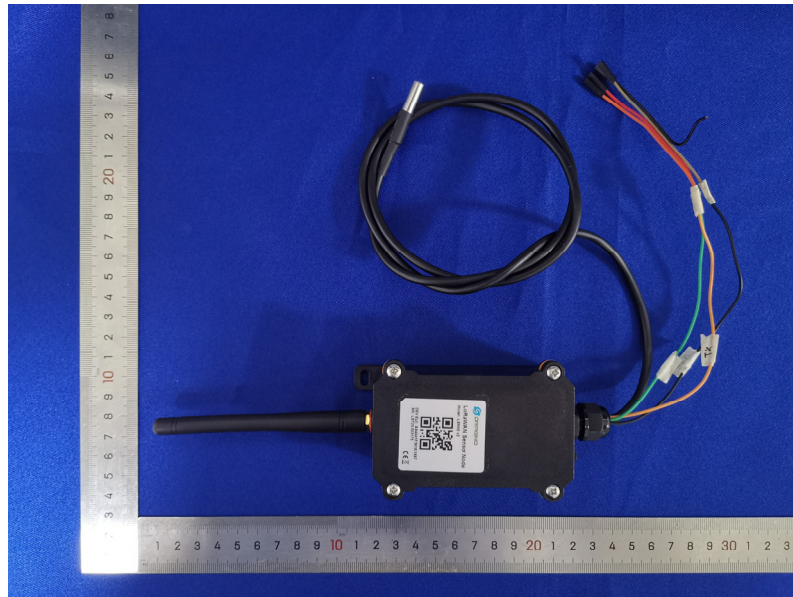

Product Name: LoRaWAN Sensor Node

Test Model No.: LSN50 v2

EUT Constructional Details

-----End-----