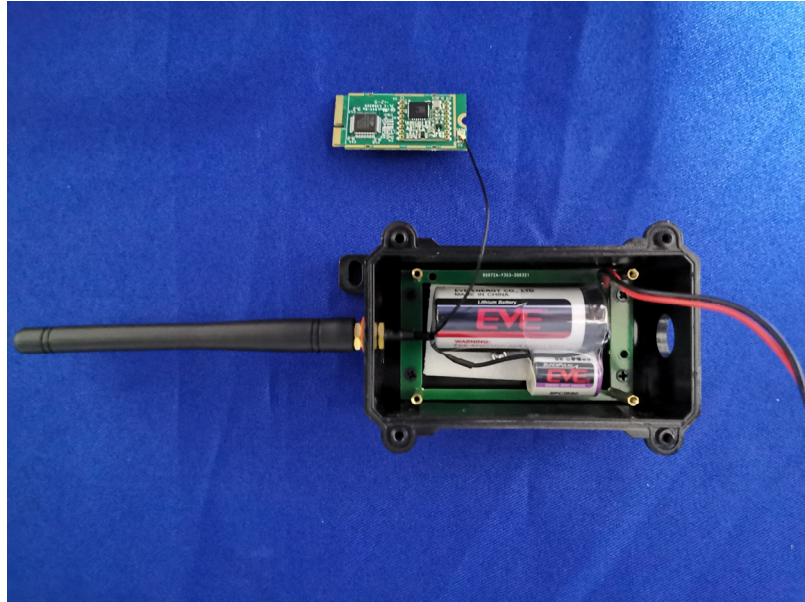

Product Name: LoRaWAN Sensor Node

Test Model No.: LSN50 v2

EUT Constructional Details

-----End-----