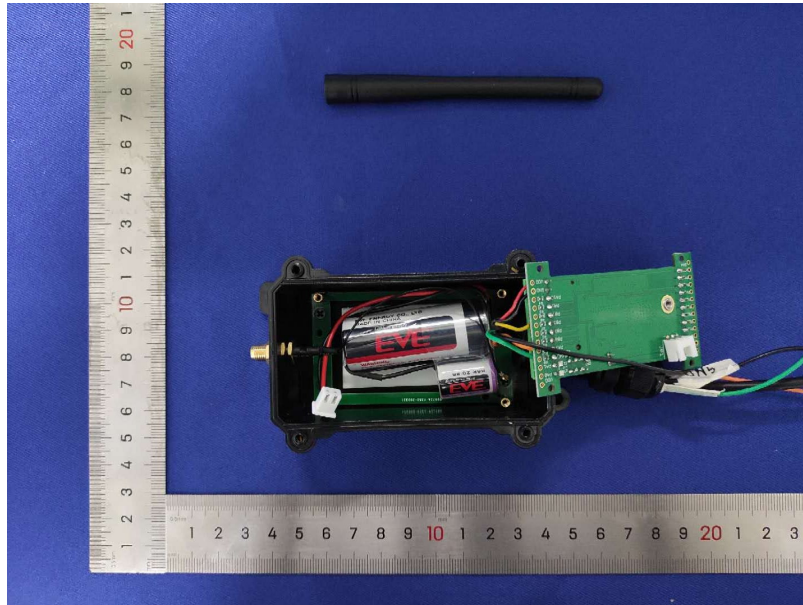

Product Name: LoRaWAN Sensor Node

Test Model No.: LSN50 v2

EUT Constructional Details

-----End-----