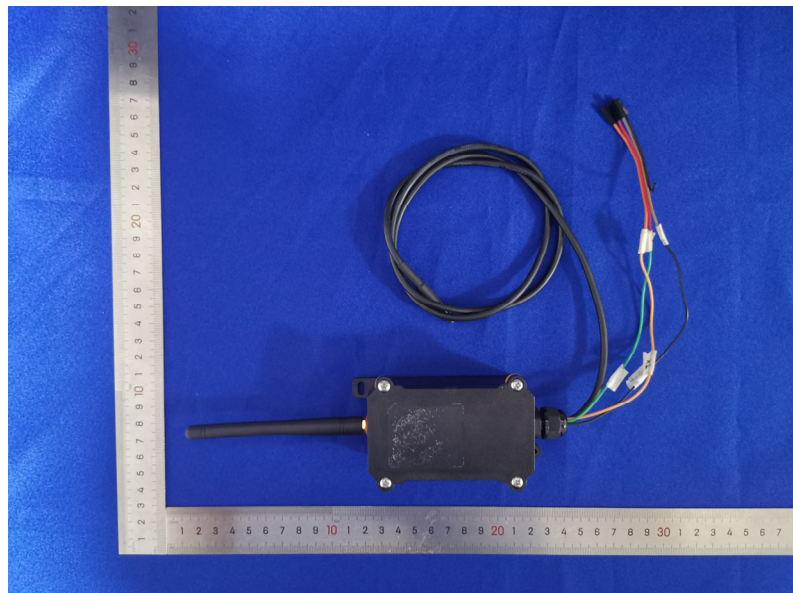

Product Name: LoRaWAN Sensor Node

Test Model No.: LSN50 v2

EUT Constructional Details

-----End-----