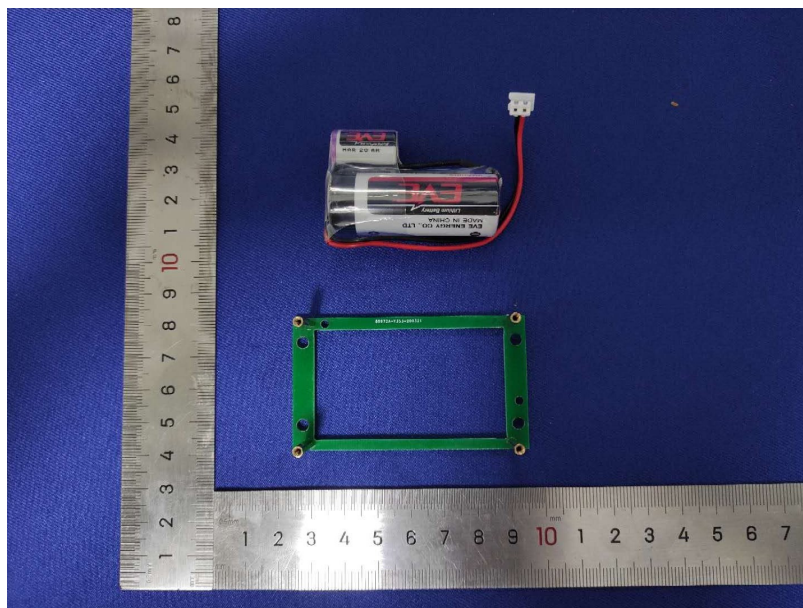

Product Name: LoRaWAN Sensor Node

Test Model No.: LSN50 v2

EUT Constructional Details

-----End-----