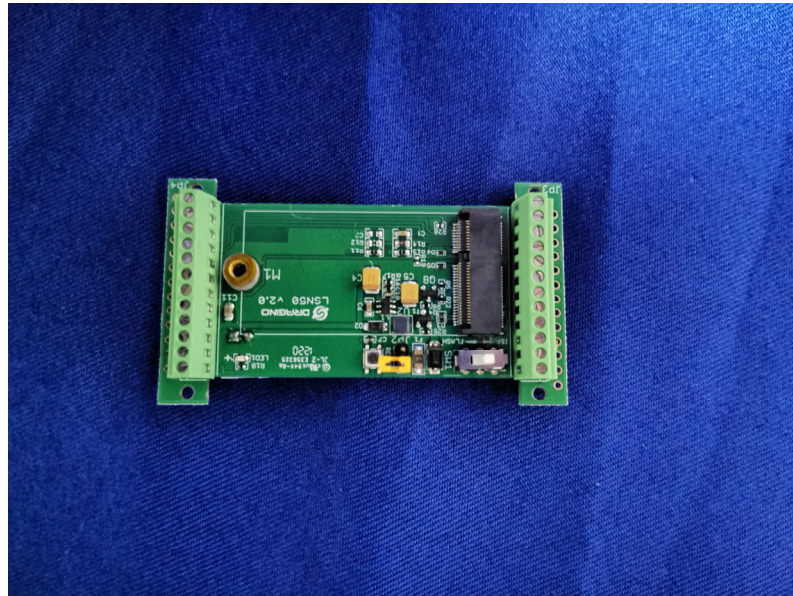

Product Name: LoRaWAN Sensor Node

Test Model No.: LSN50 v2

EUT Constructional Details

-----End-----