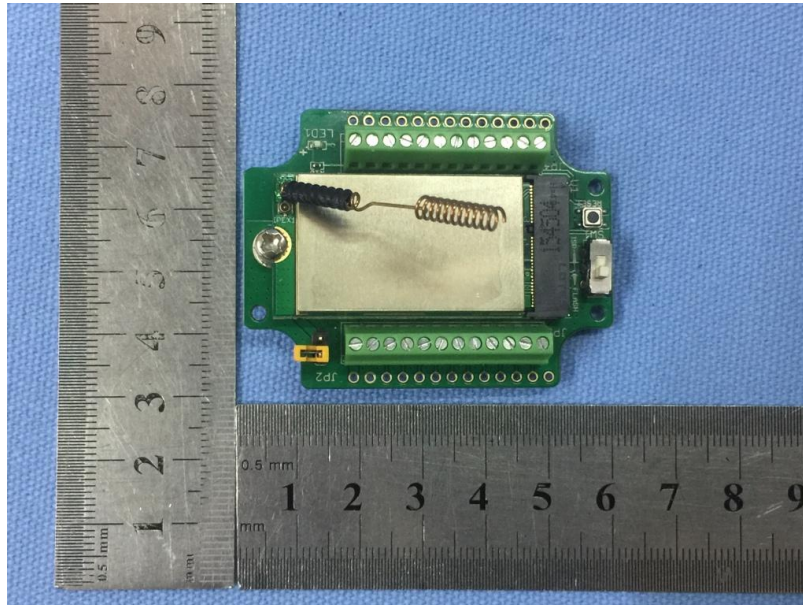

Product Name: LoRaWAN Sensor Node

Test Model No.: LSN50

EUT Constructional Details

-----End-----