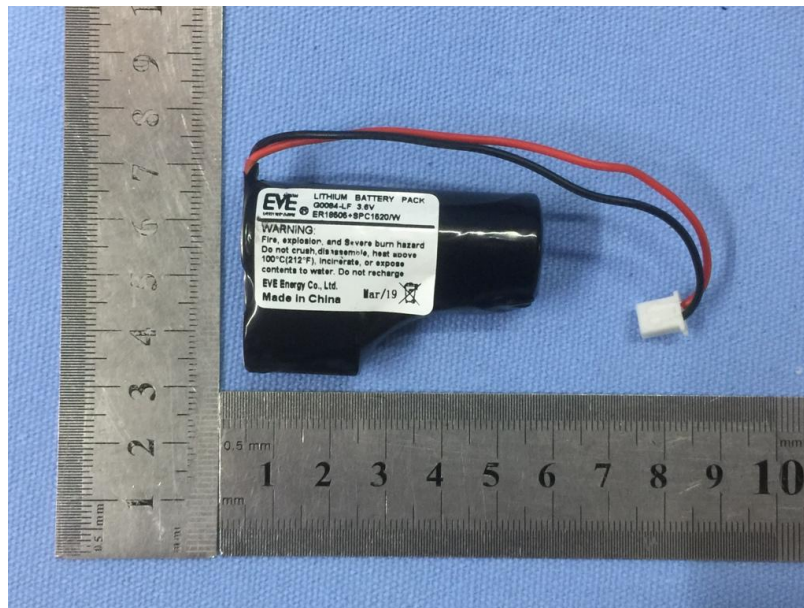

Product Name: LoRaWAN Sensor Node

Test Model No.: LSN50

EUT Constructional Details

-----End-----