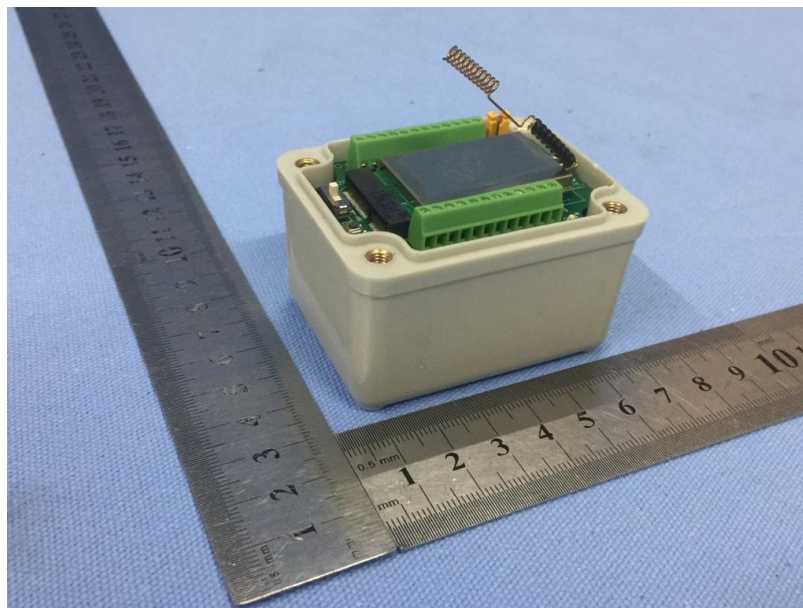

Product Name: LoRaWAN Sensor Node

Test Model No.: LSN50

EUT Constructional Details

-----End-----