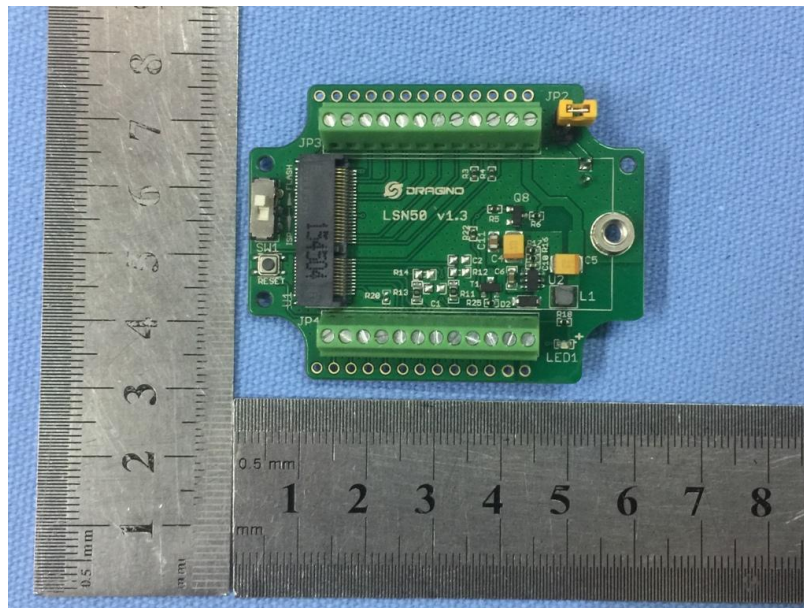

Product Name: LoRaWAN Sensor Node

Test Model No.: LSN50

EUT Constructional Details

-----End-----